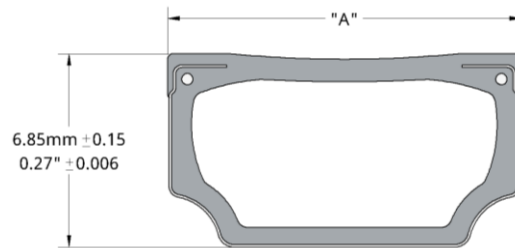

SP14

SP14 sizes and packaging

Size	Width "A" inches tolerance: $\pm 0.006''$	Width "A" millimeters tolerance: $\pm 0.15\text{mm}$	Spacer pieces/box	Box lengths & footage		
				13' (156") feet/box	16.42' (197") feet/box	19' (228") feet/box
13/32"	0.4004	10.17	204	2,652	3,349	3,876
7/16"	0.4315	10.96	170	2,210	2,791	3,230
15/32"	0.4669	11.86	153	1,989	2,512	2,907
1/2"	0.4941	12.55	153	1,989	2,512	2,907
17/32"	0.5291	13.44	153	1,989	2,512	2,907
9/16"	0.5567	14.14	136	1,768	2,233	2,584
19/32"	0.5937	15.08	136	1,768	2,233	2,584
5/8"	0.6228	15.82	119	1,547	1,953	2,261
21/32"	0.6543	16.62	119	1,547	1,953	2,261
17/25"	0.6740	17.12	119	1,547	1,953	2,261
23/32"	0.7169	18.21	102	1,326	1,674	1,938
3/4"	0.7441	18.90	102	1,326	1,674	1,938
24MM	0.9232	23.45	85	1,105	1,396	1,615
1"	1.0020	25.45	85	1,105	1,396	1,615