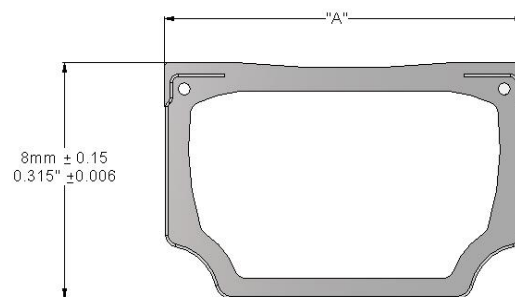

Plastic hybrid stainless steel warm edge spacers and accessories

SP13 sizes and packaging

Size	Width "A" inches tolerance: ± 0.006 "	Width "A" millimeters tolerance: ± 0.15 mm	Spacer pieces/box	Box lengths & footage		
				13' (156") feet/box	16.42' (197") feet/box	19' (228") feet/box
13/32"	0.4004	10.17	204	2,652	3,349	3,876
7/16"	0.4315	10.96	170	2,210	2,791	3,230
15/32"	0.4669	11.86	153	1,989	2,512	2,907
1/2"	0.4941	12.55	153	1,989	2,512	2,907
17/32"	0.5291	13.44	153	1,989	2,512	2,907
9/16"	0.5567	14.14	136	1,768	2,233	2,584
19/32"	0.5937	15.08	136	1,768	2,233	2,584
16MM	0.6083	15.45	119	1,547	1,953	2,261
5/8"	0.6228	15.82	119	1,547	1,953	2,261
21/32"	0.6543	16.62	119	1,547	1,953	2,261
17/25"	0.6740	17.12	119	1,547	1,953	2,261
23/32"	0.7169	18.21	102	1,326	1,674	1,938
3/4"	0.7441	18.90	102	1,326	1,674	1,938
24MM	0.9232	23.45	85	1,105	1,396	1,615
1"	1.0020	25.45	85	1,105	1,396	1,615

SP14

SP14 sizes and packaging

Size	Width "A" inches tolerance: $\pm 0.006''$	Width "A" millimeters tolerance: $\pm 0.15\text{mm}$	Spacer pieces/box	Box lengths & footage		
				13' (156") feet/box	16.42' (197") feet/box	19' (228") feet/box
13/32"	0.4004	10.17	204	2,652	3,349	3,876
7/16"	0.4315	10.96	170	2,210	2,791	3,230
15/32"	0.4669	11.86	153	1,989	2,512	2,907
1/2"	0.4941	12.55	153	1,989	2,512	2,907
17/32"	0.5291	13.44	153	1,989	2,512	2,907
9/16"	0.5567	14.14	136	1,768	2,233	2,584
19/32"	0.5937	15.08	136	1,768	2,233	2,584
5/8"	0.6228	15.82	119	1,547	1,953	2,261
21/32"	0.6543	16.62	119	1,547	1,953	2,261
17/25"	0.6740	17.12	119	1,547	1,953	2,261
23/32"	0.7169	18.21	102	1,326	1,674	1,938
3/4"	0.7441	18.90	102	1,326	1,674	1,938
24MM	0.9232	23.45	85	1,105	1,396	1,615
1"	1.0020	25.45	85	1,105	1,396	1,615

SP17

SP17 sizes and packaging

Size	Width "A" inches tolerance: $\pm 0.006''$	Width "A" millimeters tolerance: $\pm 0.15\text{mm}$	Spacer pieces/box	Box lengths & footage		
				13' (156") feet/box	16.42' (197") feet/box	19' (228") feet/box
1/2"	0.4941	12.55	144	1,872	2,364	2,736