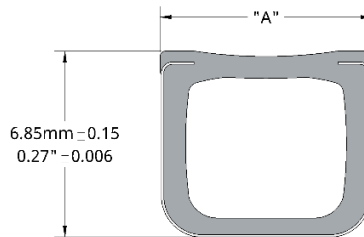

SP09

SP09 sizes and packaging

Size	Width "A" inches tolerance: ± 0.006"	Width "A" millimeters tolerance: ± 0.15mm	Spacer pieces/box	Box lengths & footage		
				13' (156") feet/box	16.42' (197") feet/box	19' (228") feet/box
1/4"	0.2441	6.20	323	4,199	5,303	6,137
5/16"	0.3067	7.79	255	3,315	4,187	4,845
3/8"	0.3693	9.38	204	2,652	3,349	3,876

Accessories

Pieces per box = 2,500

- = product available in the listed size
- NA = product is not available

SP13 & SP14 accessories

Size	Steel straight connector	90° fixed corner connector	Gas filling corner connector with hole	Gas filling corner connector w/o hole	Plug for gas filling connector
		CN34	CN38	CN39	CN40
13/32"	CN20	■	■	■	■
7/16"	CN20	■	■	■	■
1/2"	CN60	■	■	■	■
15/32"	CN60	■	■	■	■
17/32"	CN60	■	■	■	■
9/16"	CN60	■	■	■	■
19/32"	CN60	■	■	■	■
16MM	Same as 5/8"	NA	■	■	■
5/8"	CN60	■	■	■	■
21/32"	CN60	■	■	■	■
17/25"	CN20	■	■	■	■
23/32"	CN20	■	■	■	■
3/4"	CN60	■	■	■	■
24MM	CN23	■	NA	NA	NA
1"	CN60	■	NA	NA	NA