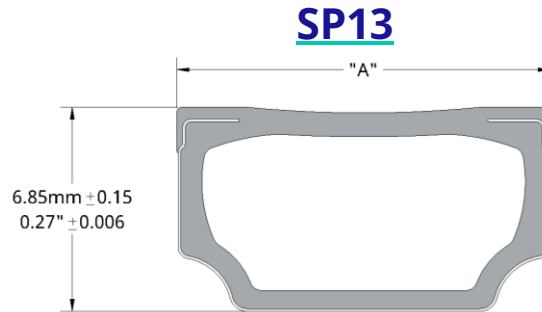

Plastic hybrid stainless steel warm edge spacers and accessories

SP13 sizes and packaging

Size	Width "A" inches tolerance: ± 0.006 "	Width "A" millimeters tolerance: ± 0.15 mm	Spacer pieces/box	Box lengths & footage		
				13' (156") feet/box	16.42' (197") feet/box	19' (228") feet/box
13/32"	0.4004	10.17	204	2,652	3,349	3,876
7/16"	0.4315	10.96	170	2,210	2,791	3,230
15/32"	0.4669	11.86	153	1,989	2,512	2,907
1/2"	0.4941	12.55	153	1,989	2,512	2,907
17/32"	0.5291	13.44	153	1,989	2,512	2,907
9/16"	0.5567	14.14	136	1,768	2,233	2,584
19/32"	0.5937	15.08	136	1,768	2,233	2,584
16MM	0.6083	15.45	119	1,547	1,953	2,261
5/8"	0.6228	15.82	119	1,547	1,953	2,261
21/32"	0.6543	16.62	119	1,547	1,953	2,261
17/25"	0.6740	17.12	119	1,547	1,953	2,261
23/32"	0.7169	18.21	102	1,326	1,674	1,938
3/4"	0.7441	18.90	102	1,326	1,674	1,938
24MM	0.9232	23.45	85	1,105	1,396	1,615
1"	1.0020	25.45	85	1,105	1,396	1,615

SP14

SP14 sizes and packaging

Size	Width "A" inches tolerance: $\pm 0.006''$	Width "A" millimeters tolerance: $\pm 0.15\text{mm}$	Spacer pieces/box	Box lengths & footage		
				13' (156") feet/box	16.42' (197") feet/box	19' (228") feet/box
13/32"	0.4004	10.17	204	2,652	3,349	3,876
7/16"	0.4315	10.96	170	2,210	2,791	3,230
15/32"	0.4669	11.86	153	1,989	2,512	2,907
1/2"	0.4941	12.55	153	1,989	2,512	2,907
17/32"	0.5291	13.44	153	1,989	2,512	2,907
9/16"	0.5567	14.14	136	1,768	2,233	2,584
19/32"	0.5937	15.08	136	1,768	2,233	2,584
5/8"	0.6228	15.82	119	1,547	1,953	2,261
21/32"	0.6543	16.62	119	1,547	1,953	2,261
17/25"	0.6740	17.12	119	1,547	1,953	2,261
23/32"	0.7169	18.21	102	1,326	1,674	1,938
3/4"	0.7441	18.90	102	1,326	1,674	1,938
24MM	0.9232	23.45	85	1,105	1,396	1,615
1"	1.0020	25.45	85	1,105	1,396	1,615

SP17

SP17 sizes and packaging

Size	Width "A" inches tolerance: $\pm 0.006''$	Width "A" millimeters tolerance: $\pm 0.15\text{mm}$	Spacer pieces/box	Box lengths & footage		
				13' (156") feet/box	16.42' (197") feet/box	19' (228") feet/box
1/2"	0.4941	12.55	144	1,872	2,364	2,736