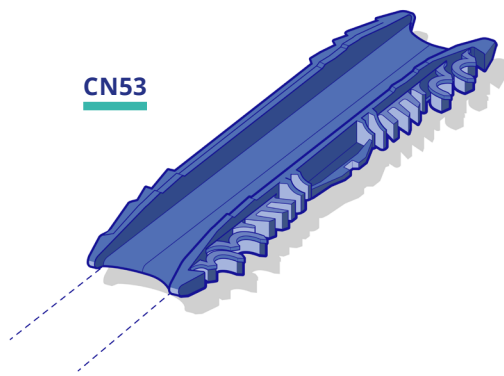

Product specification sheet

CN53 & CN54 | Solution for the frame connection

Material: PA 6 GF35, dry impact resistant

Fogging test DIN EN 1279-4: IFT Rosenheim, TÜV Rheinland Nederland B.V.

Color: similar to RAL 9005 (black) | similar to RAL 7035 (grey)

Environmental sustainability: fully recyclable, does not cause skin irritation (no glass fibre on the surface), free of harmful substances

CN53

CN54

Connector ID	Size	Length [mm]	Height [mm]
CN53	12	62,00	4,85
CN53 CN54	14	62,00	5,20
CN54	15	62,00	5,20
CN53 CN54	16	62,00	5,20
CN53 CN54	18	62,00	5,20
CN53 CN54	20	66,00	5,20